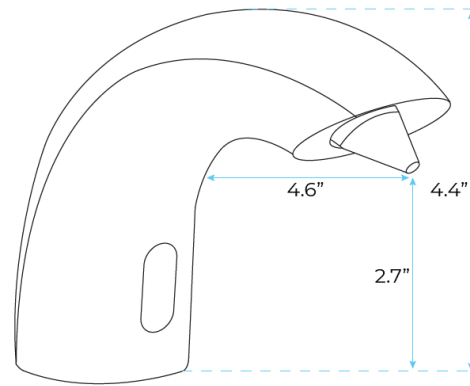

FONTANA MARSALA GOLD FINISH COMMERCIAL DECK MOUNT SOLID BRASS AUTOMATIC SOAP DISPENSER SPECS

SPECS:

- Product Type: Commercial
- Main Construction Material: Brass
- Mount Type: Deck
- Handle Type: Infra-Red
- Power Rating: 3 Amp Fuse, AC: 230V DC: 1.5V
- Batteries Required: 4 AA Batteries (not supplied)
- Number of Tap Holes: 1
- Valve/Cartridge Type: Solenoid Valve
- Plumbing System Requirements: Suitable for all plumbing systems
- Sensing Range: 0 - 8cm
- Activation Time: 0.5 - 1 secs
- Viscosity of Liquid Soap: 100-3500cp (mpA.s)
- Isolation Included: No